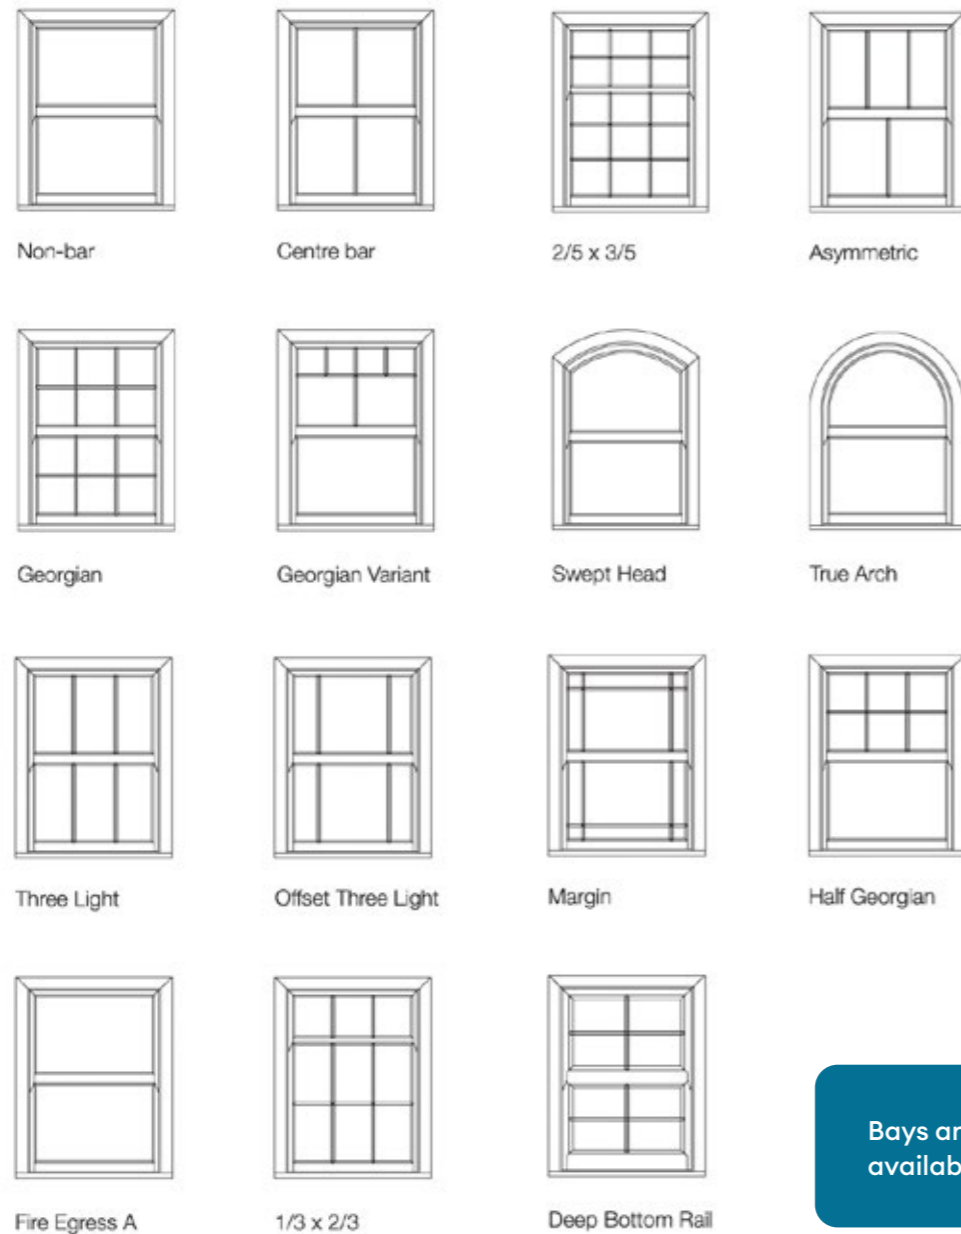

# FIND YOUR PERFECT COLOUR AND FINISH

GONE ARE THE DAYS WHEN YOU COULD HAVE ANY COLOUR OF PVCU WINDOW YOU LIKE, SO LONG AS IT'S WHITE. KÖMMERLING VERTICAL SLIDING SASH WINDOWS OFFER YOU A WHOLE WORLD OF COLOUR CHOICES AND FINISHES - FROM THE TRADITIONAL TO THE CONTEMPORARY. FROM THE BOLD TO THE UNDERSTATED. AND EVERYTHING IN-BETWEEN.

High quality balance weights and hardware are fixed to integral reinforcements for a reliable and smooth opening time after time. Hardware is available in White, Gold, Chrome and Satin Chrome.

To achieve a traditional look without the need for individual units of glass, our vertical sliding sash windows offer a choice of internal/external glazing bars. Run-through sash horns provide an alternative decorative option for a truly authentic look.

# SHAPES AND STYLES

Our vertical sliding sash windows can be manufactured to a style that suits you. Here are just a few examples of the bar layouts available. Our windows come with equal sized top and bottom sashes as standard, however we are able to manufacture other split ratios at your request.