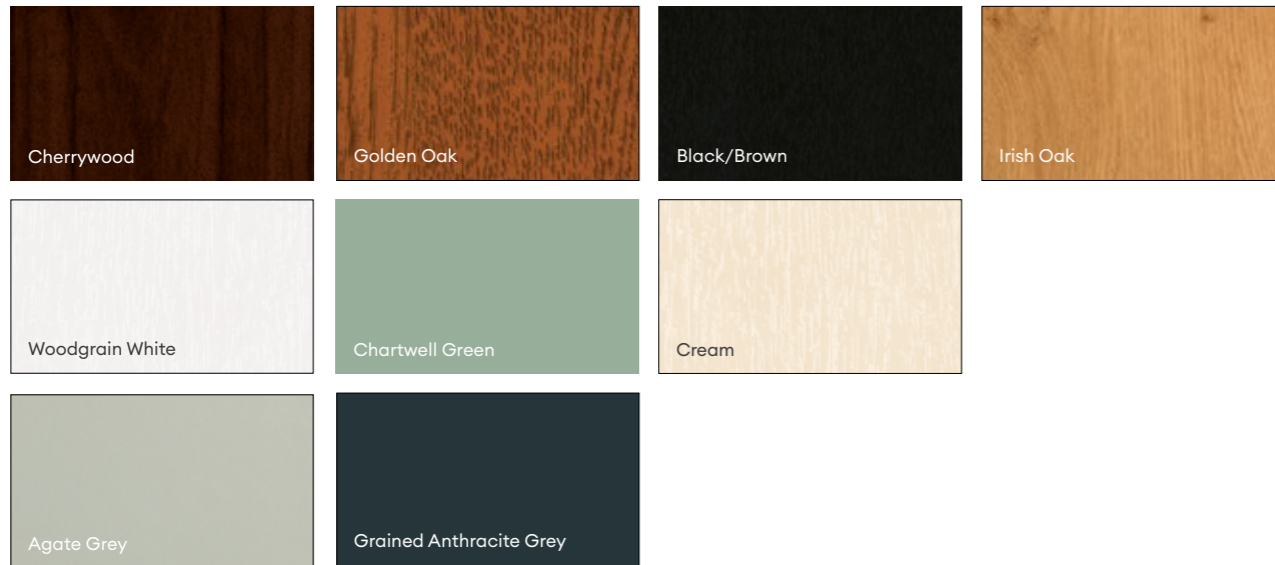

FIND YOUR PERFECT COLOUR AND FINISH

GONE ARE THE DAYS WHEN YOU COULD HAVE ANY COLOUR OF PVCU WINDOW YOU LIKE, SO LONG AS IT'S WHITE. KÖMMERLING VERTICAL SLIDING SASH WINDOWS OFFER YOU A WHOLE WORLD OF COLOUR CHOICES AND FINISHES - FROM THE TRADITIONAL TO THE CONTEMPORARY. FROM THE BOLD TO THE UNDERSTATED. AND EVERYTHING IN-BETWEEN.