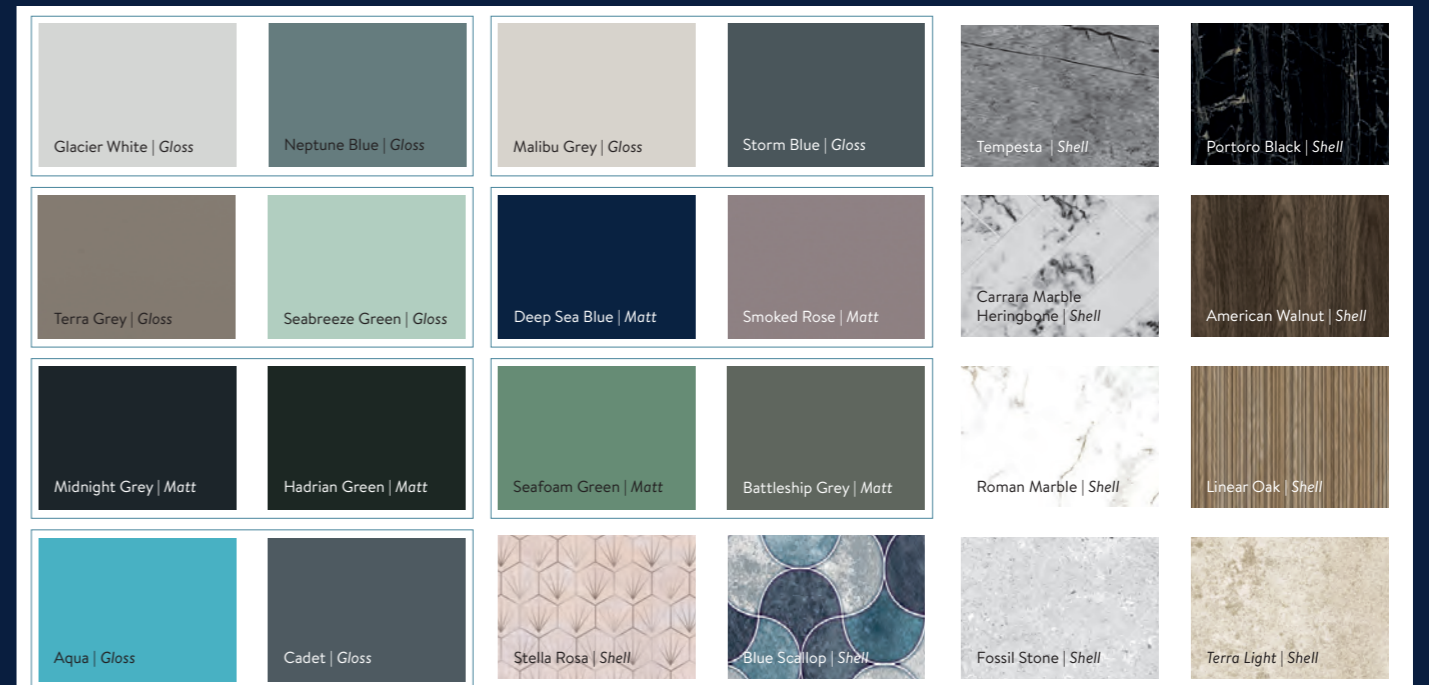

## Finishing touches:

To add the finishing detail or for a full co-ordinating look, we recommend using profile edging to complete the look.

Nero Portoro Splashback

Fossil Stone Splashback

Smoked Rose Splashback