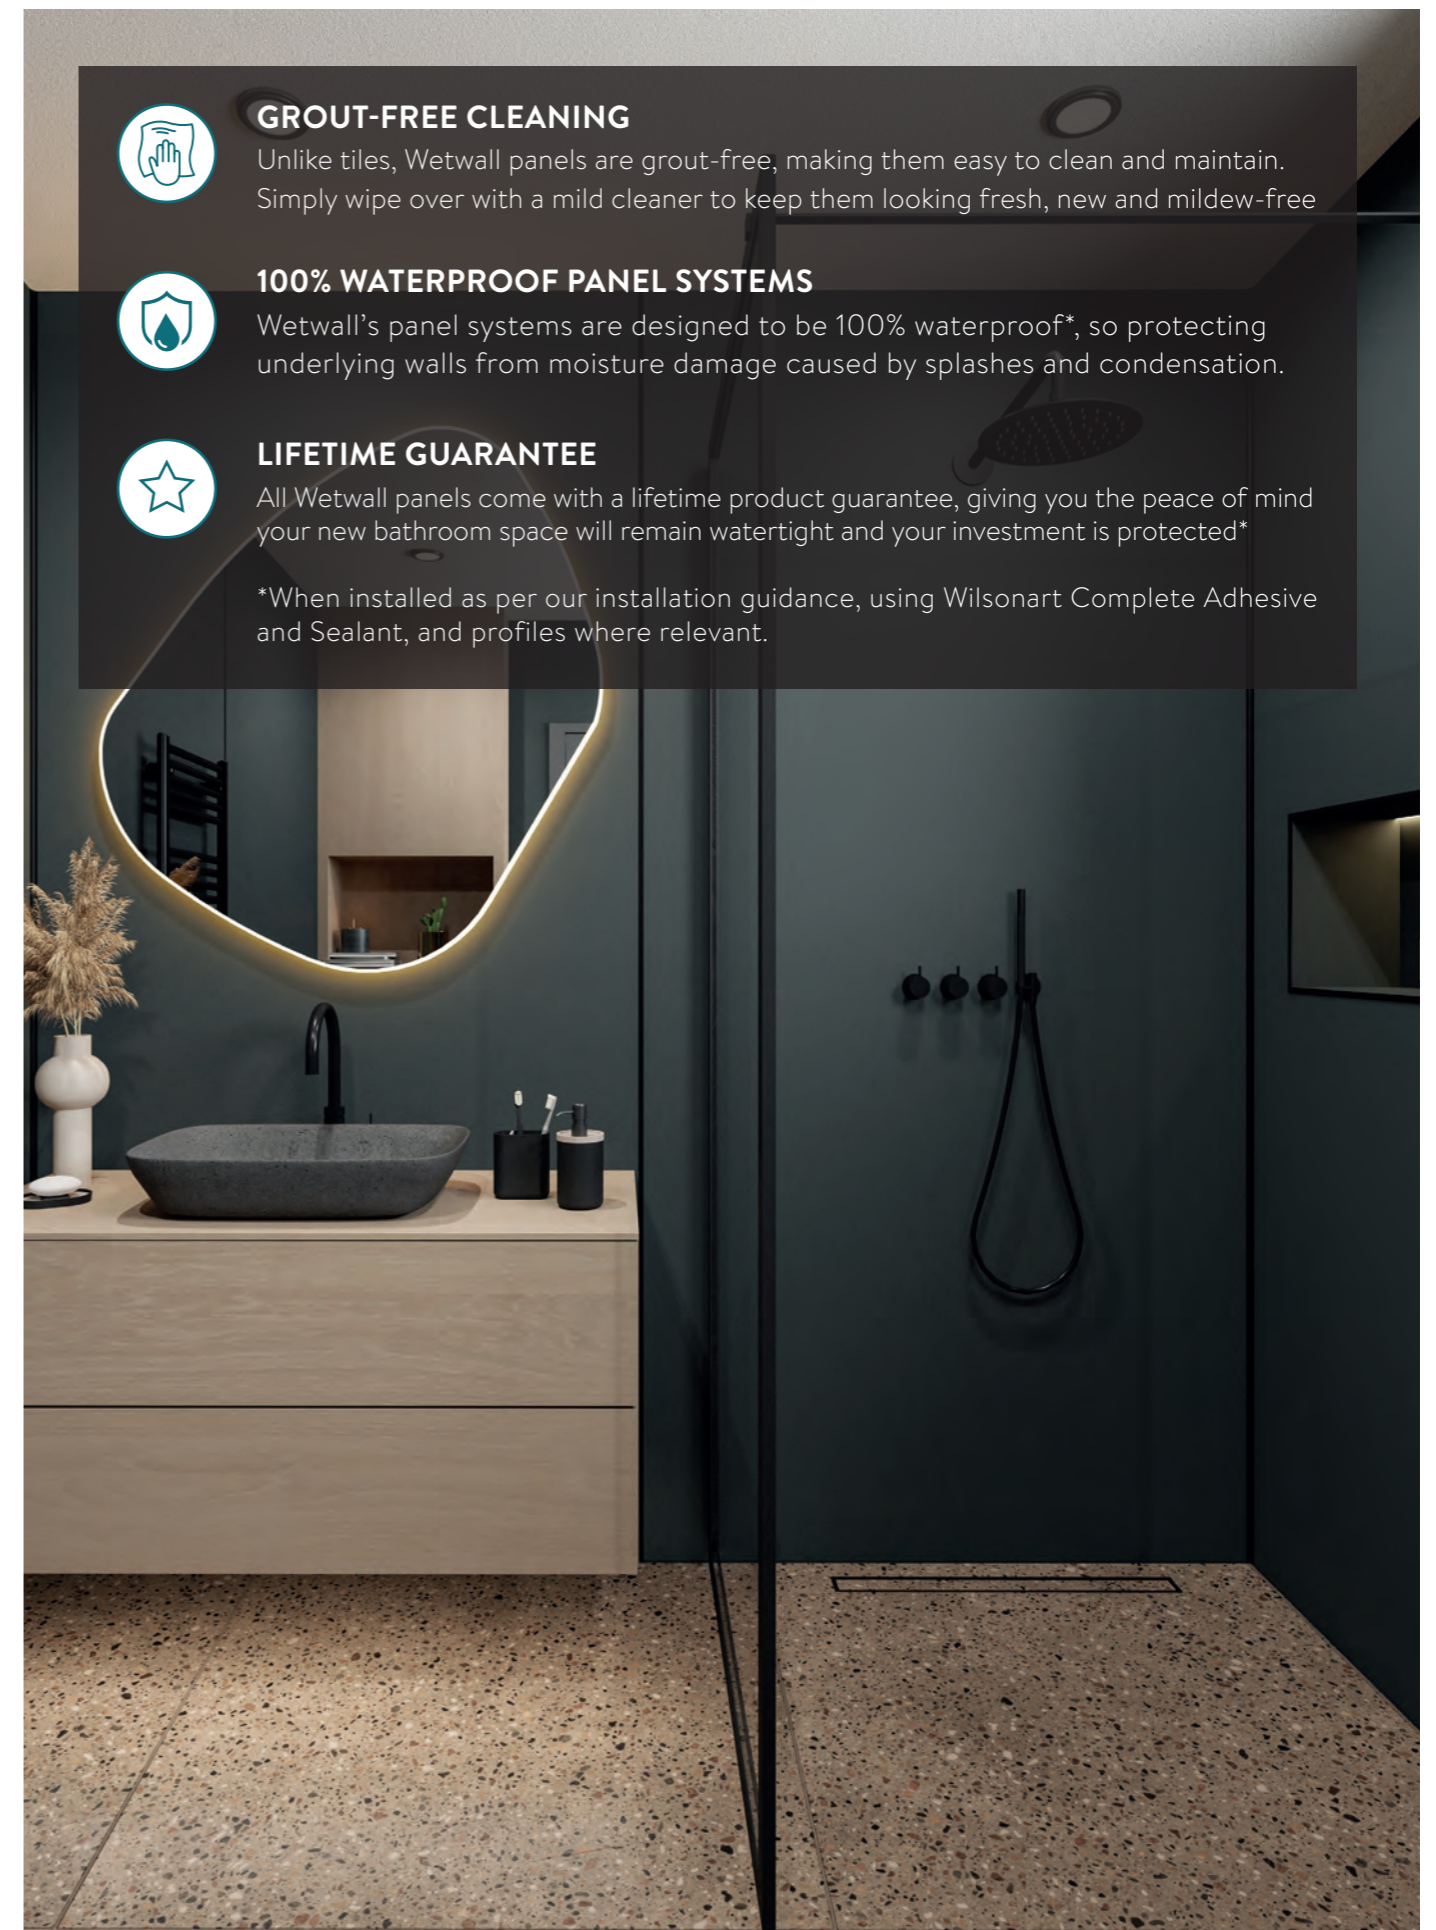

LIFETIME GUARANTEE

All Wetwall panels come with a lifetime product guarantee, giving you the peace of mind your new bathroom space will remain watertight and your investment is protected*

*When installed as per our installation guidance, using Wilsonart Complete Adhesive and Sealant, and profiles where relevant.

Midnight Grey | Alloy Collection