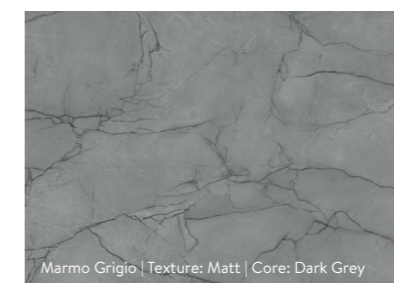

Powder Terrazzo | Texture: Stone Finish | Core: Light Grey

Marmo Grigio | Texture: Matt | Core: Dark Grey

Marble Celeste | Texture: Shell | Core: Black

“What makes our Elite Vanity Worktops so special?”

**100% WATERPROOF**