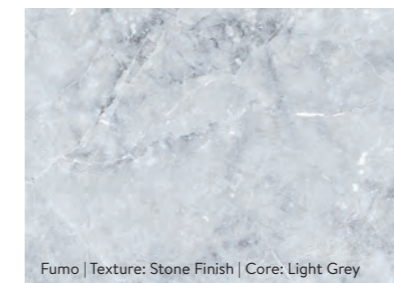

Elite Vanity Worktops

A beautiful range of 12mm compact laminate vanity worktops featuring a solid-coloured core, which can be cut into any shape and refinished with no need for additional edging.

Stunningly designed and effortlessly hardwearing, Elite worktops come in a range of contemporary designs, that take inspiration from the natural world; choose from marble, stone and modern industrial textures.

Good to know:

Elite worktops come with antibacterial surface protection; an integrated resin finish, which slows down the growth of up to 99% of bacteria.

Elite worktops can be easily cut to size and fitted on-site using standard installation tools.

Sizes available:

1500 x 425 x 12mm

“What makes our Elite Vanity Worktops so special?”

100% WATERPROOF

ANTIBACTERIAL SURFACE PROTECTION

CO-ORDINATING WALL PANELS - SEE PAGE 20”